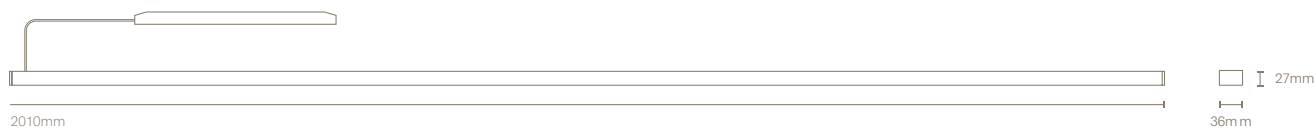

Model:

	COLOUR	CRI/TEMP.	LED	DIMMING
27016 -	● 0 Black	H 927	6 5800lm / 40W	- On-off
	● 1 White	E 930		D Dali
	● C Coral Red (RAL 3016)	F 940		
	● B Blue Grey (RAL 7031)			
	● J Cement Grey (RAL 7033)			
	● E Silk Grey (RAL 7044)