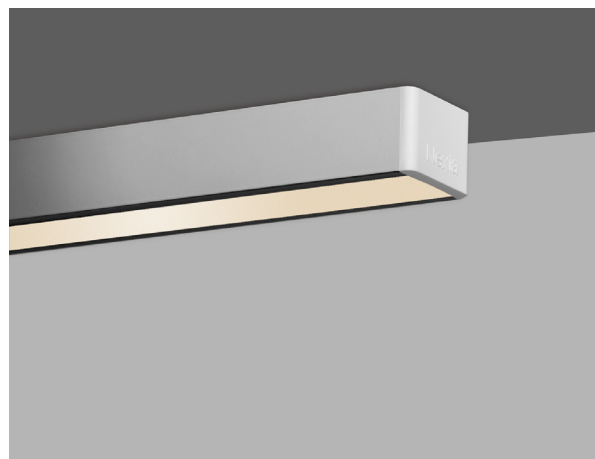

Minim Down Opal Semirecessed 2010mm

Technical information / Información técnica:

Index Protection / Índice de protección:	IP20
Driver:	Included / incluido
CRI:	90
Temperature / Temperatura:	2700K / 3000K / 4000K
Lifetime / Tiempo de vida:	50.000h L80B20
Technology / Tecnología:	LED
Guarantee / Garantía:	5 years / años
Class / Clase:	Class III
Voltage / Voltaje:	48V
Flicker:	Free
Step McAdam:	3-SDCM