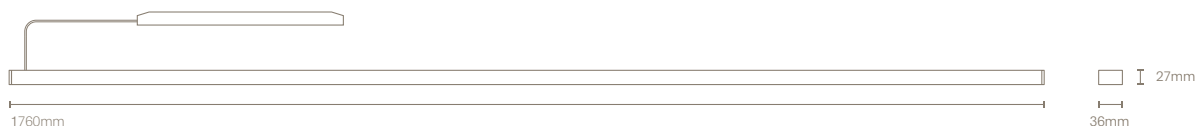

Model:

	COLOUR	CRI/TEMP.	LED	DIMMING
27014 -	0 White	H 927	5 5075lm / 35W	- On-off
	1 Black	E 930		D Dali
	C Coral Red (RAL 3016)	F 940		
	B Blue Grey (RAL 7031)			
	J Cement Grey (RAL 7033)			
	E Silk Grey (RAL 7044)