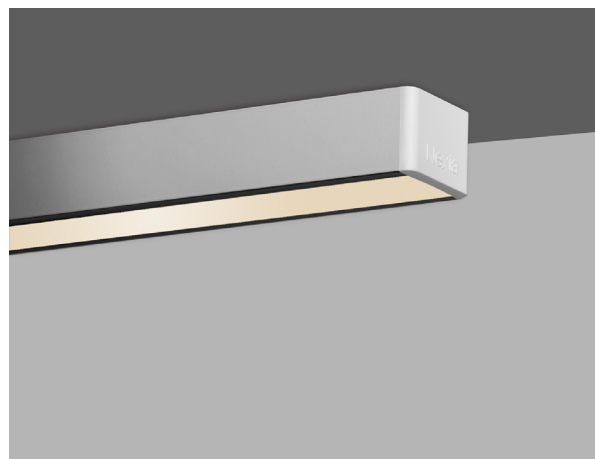

Minim Down Opal Semirecessed 1760mm

Technical information / Información técnica:

Index Protection / Índice de protección:	IP20
Driver:	Included / incluido
CRI:	90
Temperature / Temperatura:	2700K / 3000K / 4000K
Lifetime / Tiempo de vida:	50.000h L80B20
Technology / Tecnología:	LED
Guarantee / Garantía:	5 years / años
Class / Clase:	Class III
Voltage / Voltaje:	48V
Flicker:	Free
Step McAdam:	3-SDCM