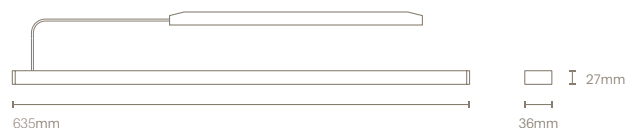

Model:

	COLOUR	CRI/TEMP.	LED	DIMMING
27005 -	0 White	H 927	2 1812lm / 13W	- On-off
	1 Black	E 930		D Dali
	C Coral Red (RAL 3016)	F 940		
	B Blue Grey (RAL 7031)			
	J Cement Grey (RAL 7033)			
	E Silk Grey (RAL 7044)